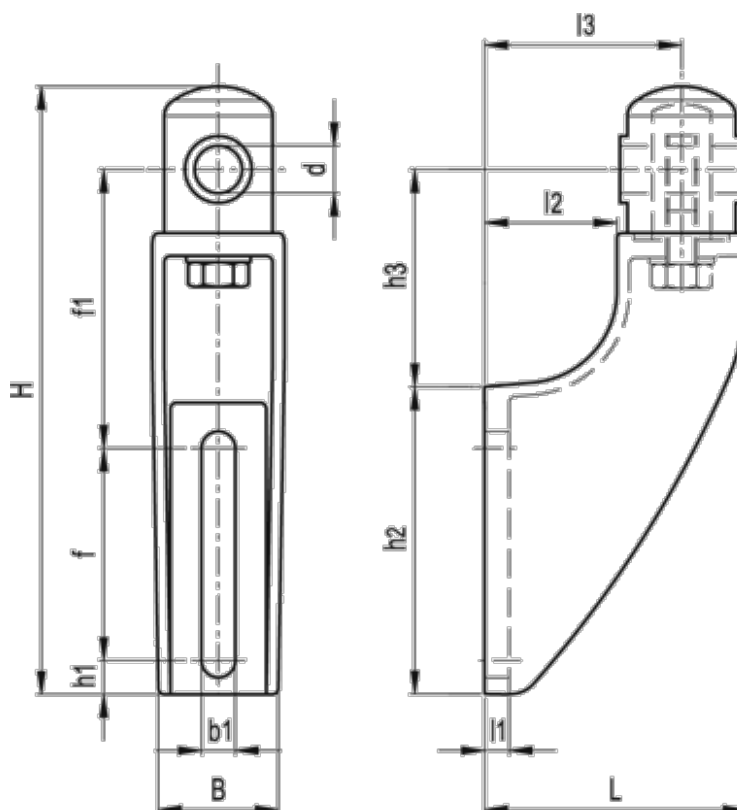

# Data Sheet

Article number: 2310419664  
Description: E+G Guide rail bracket  
SPR.12-B

## Measures

B = 41	h3 = 70
b1 = 11	L = 85
d = 12	l1 = 8
f = 69	l2 = 43
f1 = 90	l3 = 64
H = 193	Weight (g) = 196
h1 = 11	
h2 = 100	